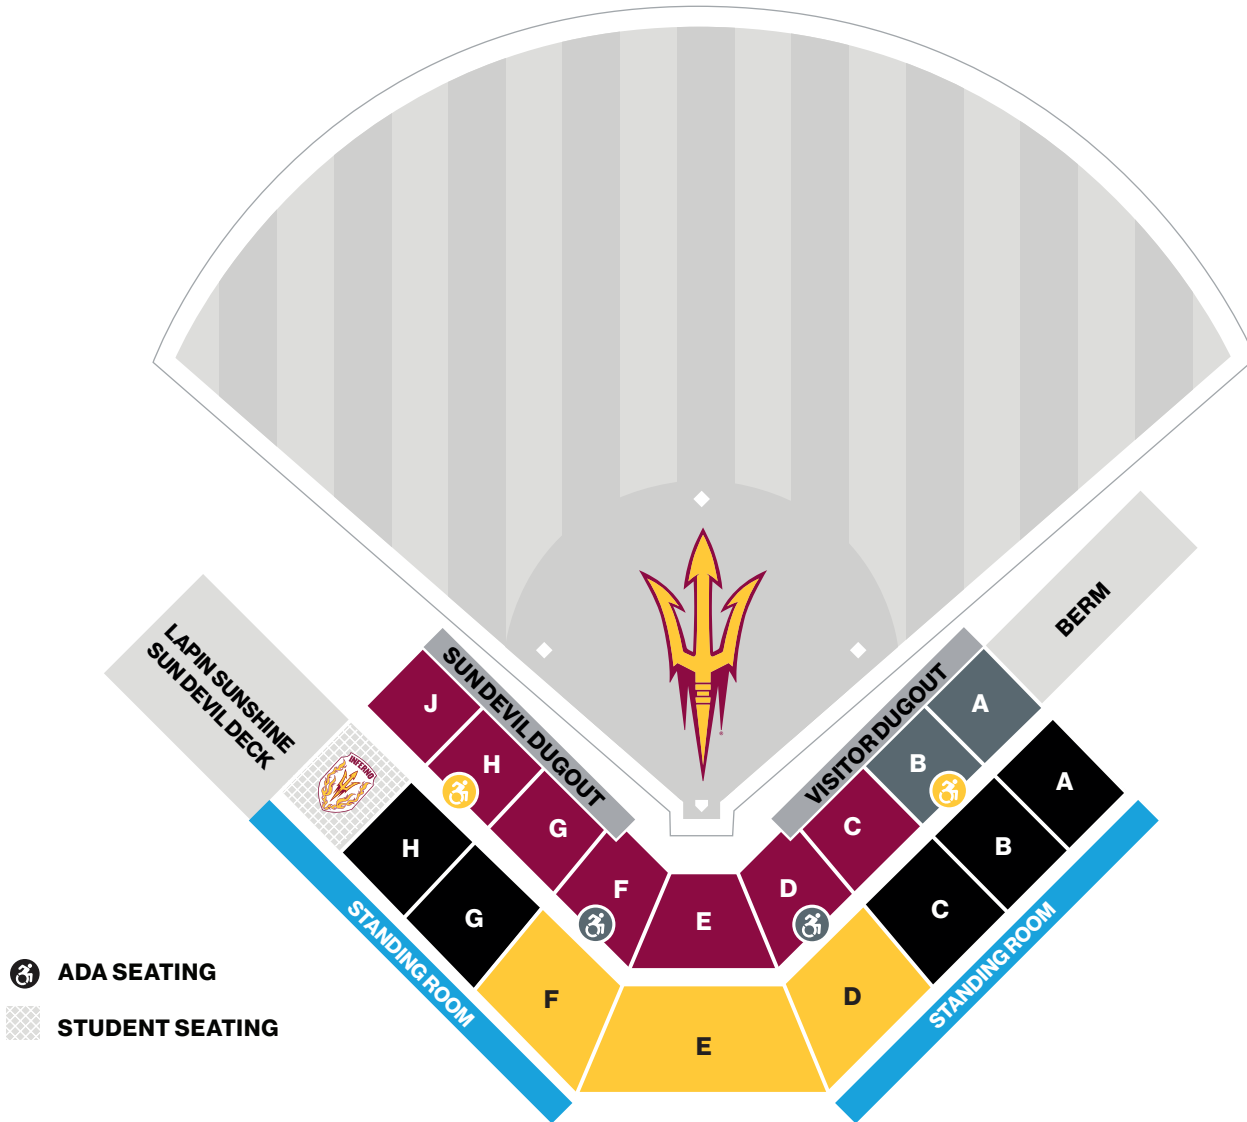

2026 Sun Devil Softball

Season Ticket Prices

Alberta B. Farrington Softball Stadium

-  ADA SEATING
-  STUDENT SEATING

New Season Ticket Prices

SECTION	LOYALTY PACKAGE PRICE	EARLY BIRD PACKAGE PRICE	NEW PACKAGE PRICE
 Premium Field	\$285	\$300	\$315
 Field	\$250	\$265	\$280
 Bleacher Reserved	\$240	\$250	\$265
 General Admission	\$150	\$160	\$175
	<small>BEFORE DEC. 4</small>	<small>BEFORE JAN. 9</small>	<small>AFTER JAN. 9</small>